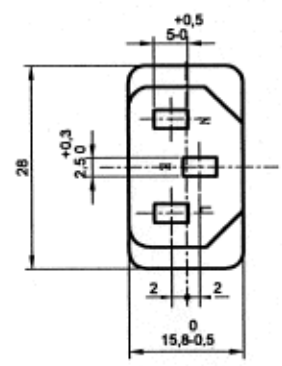

Color:Panton405

MARKING:

THE MARKING OF THE CORDS:

◁VDE▷ H05VV-F 3×1.0mm² Ningbo Jiangfeng Plastic & Chemistry Co.,Ltd

THE MARKING OF THE PLUG:

B-03A 16A 250V~  

THE MARKING OF THE CONNECTOR:

B-04 10A 250V~      

DIMENSIONS AND CHARACTERISTICS OF 1.0mm² CORD

RATED VOLTAGE	300/500V
NUMBER OF CORE CONDUCTONS	3
CONSTRUCTION	32/0.2

3	1	B-04 (C13)		
2	1	Cable VDE H05VV-F 3×1.0mm ² (Grey Panton 405)		
1	1	B-03A		
Itemref	Quantity	Title/Name, designation, material, dimension etc		Article No./Reference
Designed by	Checked by	APPROVED_BY_DATE	File name	Date 2017.2.17
DESIGNED_BY	CHECKED_BY		FILENAME	DATE
				Edition
				Sheet
				SHEET