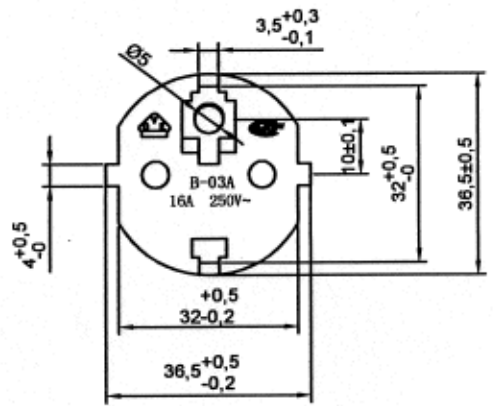

Color:Panton405

MARKING:

THE MARKING OF THE CORDS:

◁VDE▷ H05VV-F 3×1.0mm² Ningbo Jiangfeng Plastic & Chemistry Co.,Ltd

THE MARKING OF THE PLUG:

B-03A 16A 250V~  

THE MARKING OF THE CONNECTOR:

B-04 10A 250V~      

DIMENSIONS AND CHARACTERISTICS OF 1.0mm² CORD

RATED VOLTAGE	300/500V
NUMBER OF CORE CONDUCTONS	3
CONSTRUCTION	32/0.2

3	1	B-04 (C13)		
2	1	Cable VDE H05VV-F 3×1.0mm ² (Grey Panton 405)		
1	1	B-03A		
Itemref	Quantity	Title/Name, designation, material, dimension etc		Article No./Reference
Designed by	Checked by	APPROVED_BY_DATE	File name	Date 2017.2.17
DESIGNED_BY	CHECKED_BY		FILENAME	DATE
				Edition
				Sheet
				SHEET