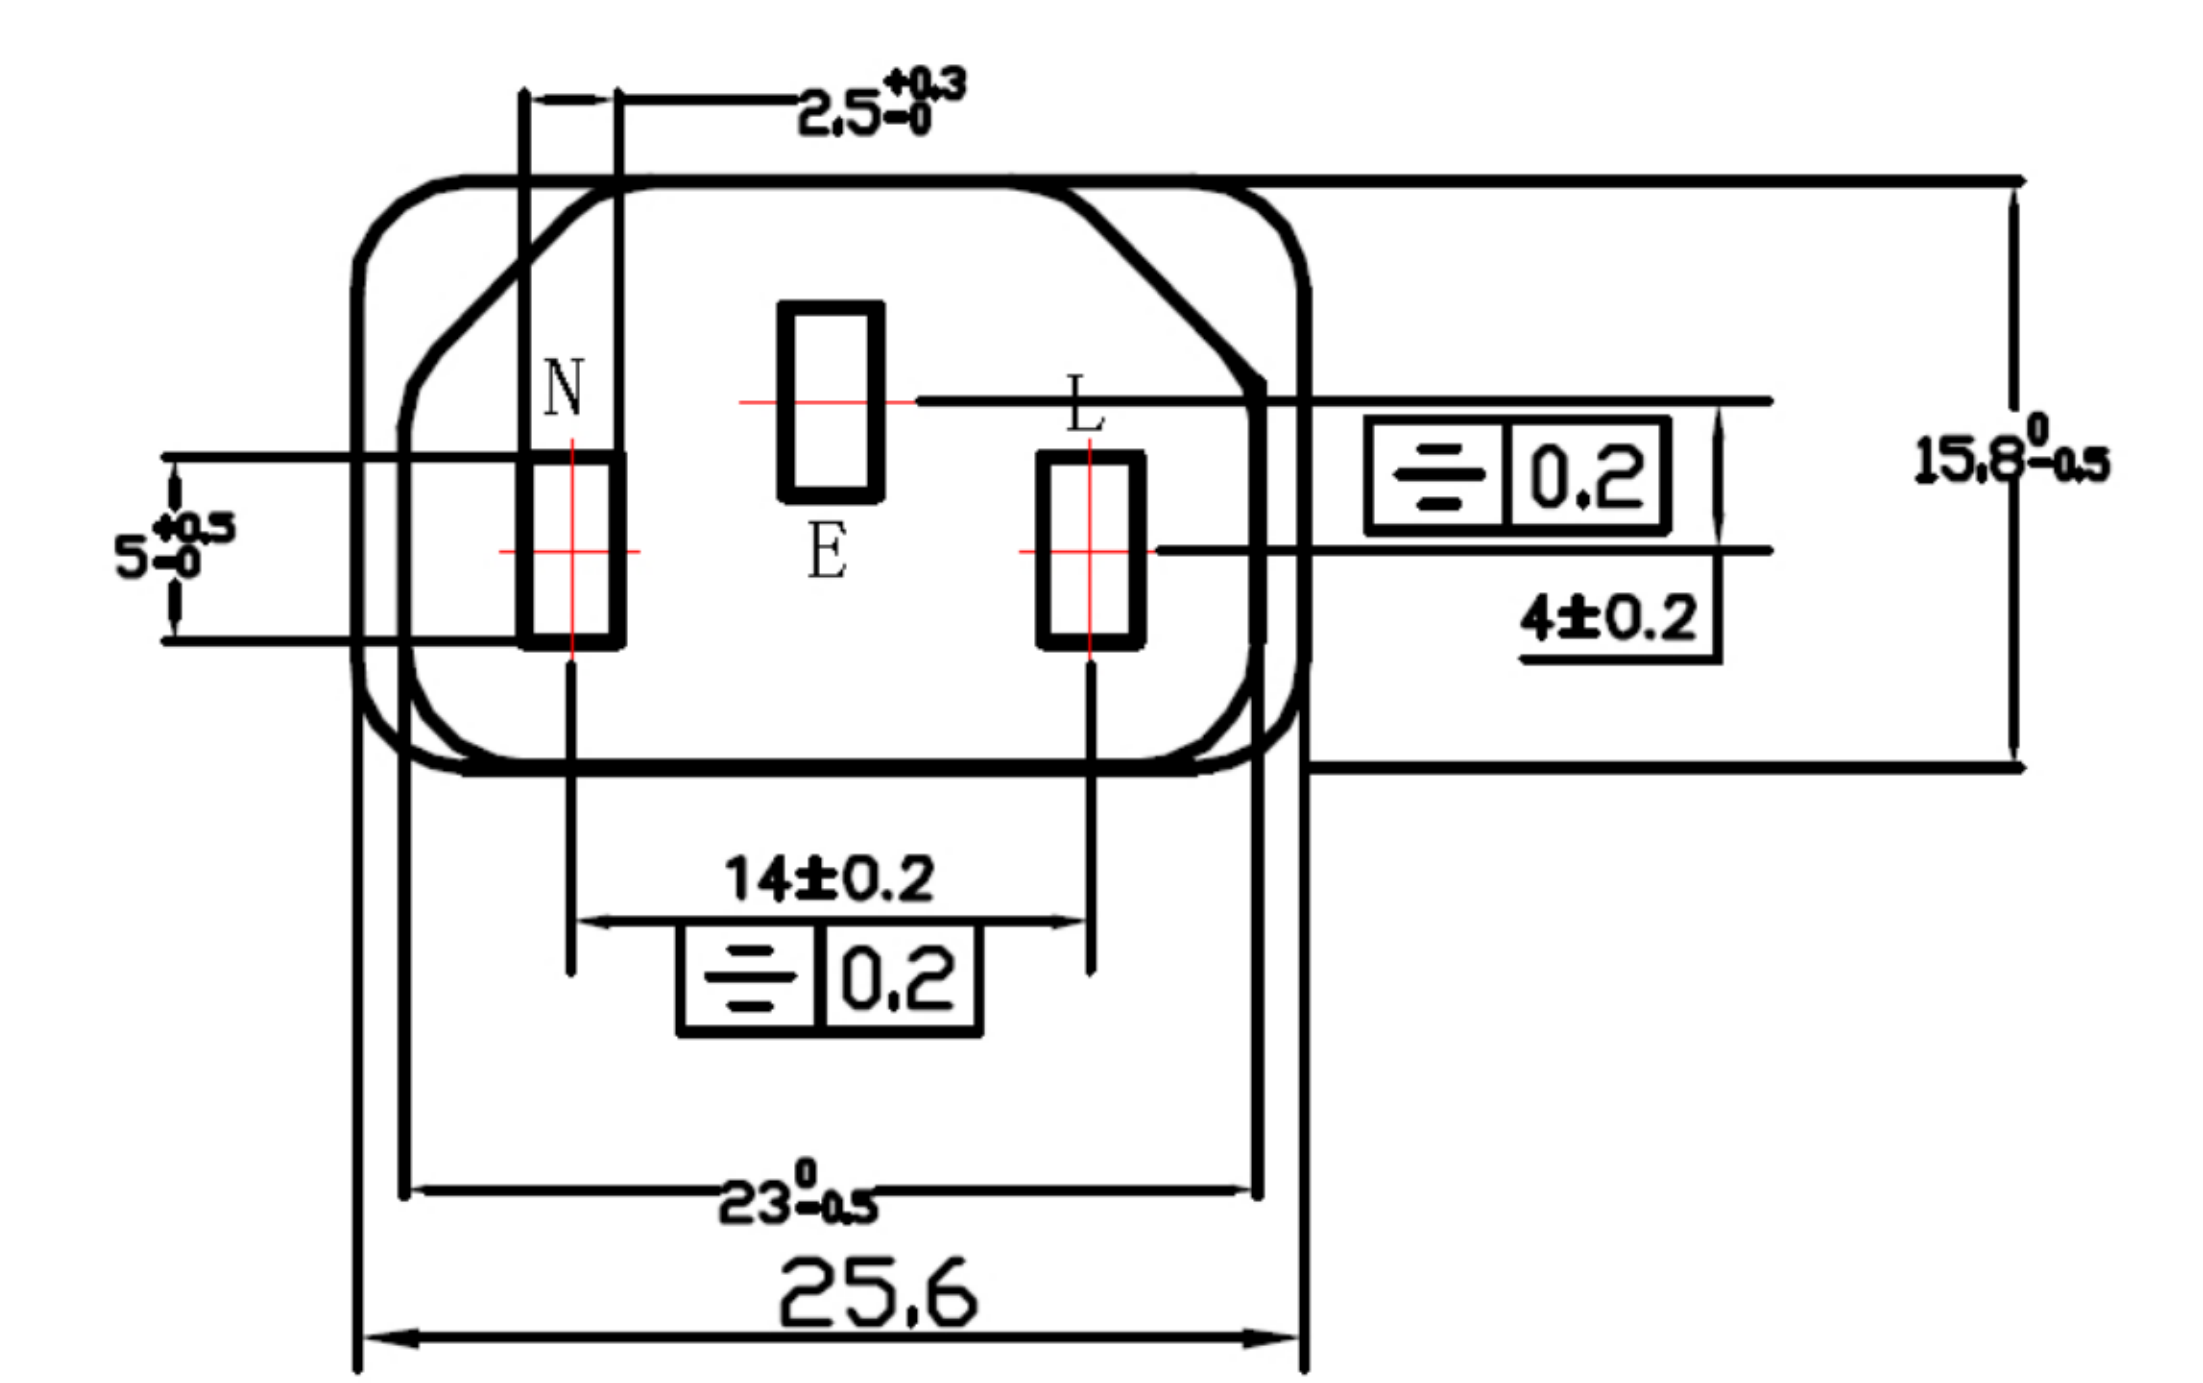

MARKING:
 THE MARKING OF THE CORDS:
 ◁VDE▷H05VV-F 3G 0.75mm²NINGBO
 YUXIN WIRE & CABLECO., LTD
 THE MARKING OF THE PLUG:
 Y006A 13A 250V~ 3A FUSE

THE MARKING OF THE CONNECTOR:
 B-04 10A 250V~

0.75mm² CORD
 :300/500V
 :3
 :24/0.2

the view from A

DIMENSIONS AND CHARACTERISTICS OF
 RATED VOLTAGE
 NUMBER OF CORE
 CONDUCTONS
 CONSTRUCTION

3	1	Y006A		
2	1	Cable VDE H05VV-F 3×0.75mm ² (black)		
1	1	B-04		
Itemref	Quantity	Title/Name, designation, material, dimension etc		Article No./Reference
DESIGNED_BY	CHECKED_BY	APPROVED_BY_DATE	FILENAME	DATE
JF-S. 2				SCALE
				EDITION
				SHEET