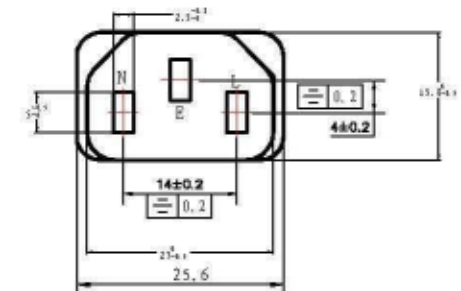

MARKING:
 THE MARKING OF THE CORDS:
 ◁ VDE ▷ H05VV-F 3G 1.0mm² NINGBO
 YUXIN WIRE & CABLECO., LTD
 THE MARKING OF THE PLUG:
 Y006A 13A 250V~ 13A FUSE

THE MARKING OF THE CONNECTOR:
 B-04 10A 250V~

the view from A

DIMENSIONS AND CHARACTERISTICS OF
 RATED VOLTAGE
 NUMBER OF CORE
 CONDUCTIONS
 CONSTRUCTION

1.0mm² CORD
 : 300/500V
 : 3
 : 32/0.2

3	1	Y006A			
2	1	Cable: YDE H05VV-F 3×1.0mm ² Gray panton 405			
1	1	B-04			
Itemref	Quantity	Title/Name, designation, material, dimension etc	Article No./Reference		
Designed by	Checked by	APPROVED_BY_DATE	File name	Date	Scale
DESIGNED_BY	CHECKED_BY		FILENAME	2014-10-08	SCALE
				Edition	Sheet
				EDITION	SHEET